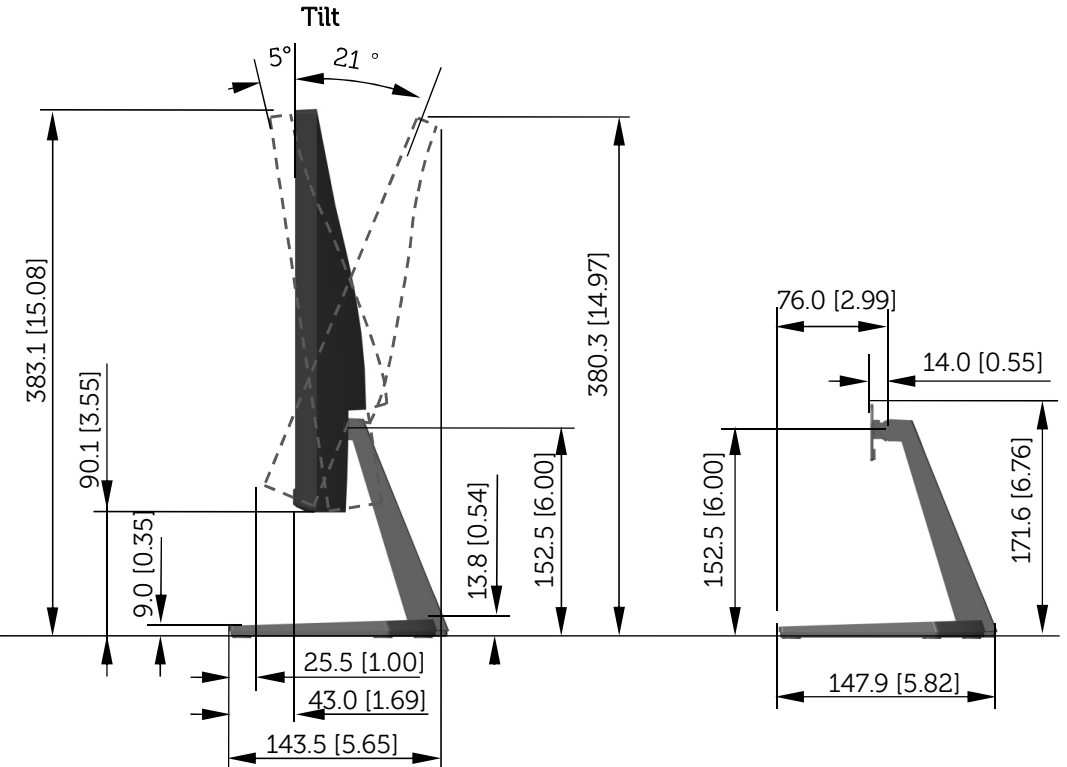

S2218H / S2218M Outline Dimension

Unit: mm (inch)
 Dimension: Nominal
 Scale: Not to scale

Back view of Monitor without stand

S2318H / S2318HX / S2318HN / S2318NX / S2318M Outline Dimension

Unit: mm (inch)
 Dimension: Nominal
 Scale: Not to scale

Back view of Monitor without stand